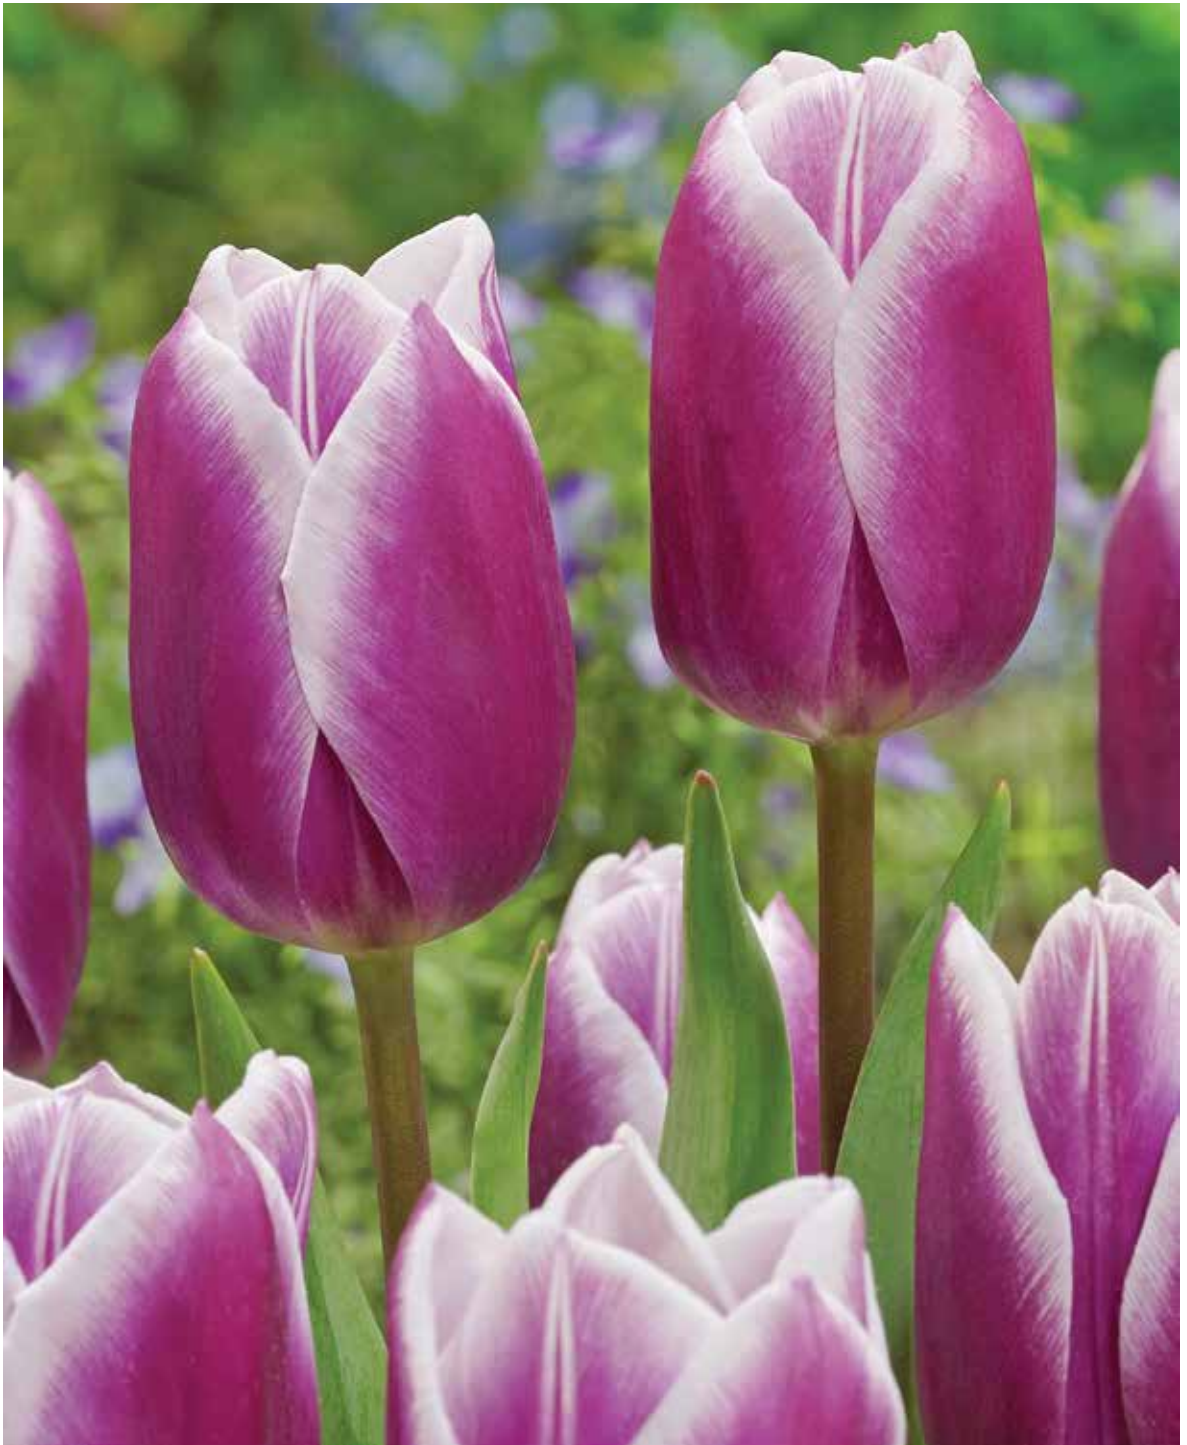

synaeda blue